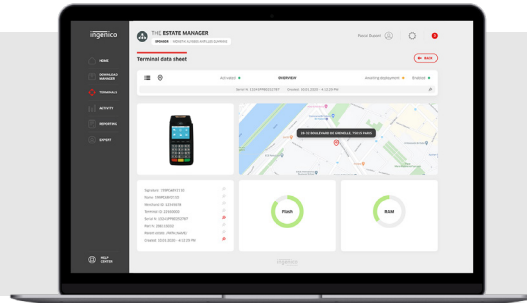

Easy to integrate into any counter-space and reliable, the Desk/1700 is an intuitive PIN Pad speeding customers through check-out.

Optimized for payment

- All payment methods accepted
- An easy-to-identify contactless reader
- A large keypad for a seamless the PIN entry

Easy connectivity to AXIUM DX4000 Desktop thanks to one single connector

Robust and reliable device

- Display with glass lens
- High-performance card & swipe insertion

Compact design to fit easily on any counter

Highest security

- PCI PTS v6
- Optional PCI compliant privacy shield

Supported by Ingenico's suite of service

- Fleet management & security solutions
- Hardware services
- Professional services

Processor	• Application & Crypto processor	• Cortex A7	✓
Memory	• Internal	• 256 MB Flash, 128 MB RAM	✓
OS		• Telium TETRA	✓
Card Reader(s)	• Magnetic card reader	• ISO 1/2/3 (500K reads lifespan bi-directional swiping)	✓
	• Smart Card	• EMV L1 (500K reads lifespan)	✓
	• Contactless	• EMV Contactless L1 3.0 spec compliant	✓
Display		• 2.8"backlight, glass lens, QVGA (320×240 pixels)	✓
Keypad	• Physical keys	• 15 keys, raised markings, backlit	✓
		• 4 function keys	✓
Audio	• Buzzer		✓
Security	• PCI PTS	• PCI PTS V6 compliant	✓
	• Anti-removal	• Active connector removal	✓
	• Anti-theft	• Kensington lock receptacle	✓

Terminal Connections		• Connects to AXIUM DX4000	✓
Terminal Connections	• IDMI	• USB 5V on Magic Box	✓
Stand Mounting	• Universal Payment Mount		✓
Privacy PIN shield	• Standard privacy shield	• PCI compliant (factory mounted)	Option
Terminal Size	• Terminal only	6.6×3.2×1.6" (167×82×40mm)	✓
Terminal Weight		• 8.1oz (231g)	✓
Environment	• Operating temperature	• 32°F to 122°F (0 to +45°C)	✓
	• Storage temperature	• -4°F to 158°F (-20 to +55°C)	✓
	• Relative humidity	• 85% HR at +104°F (40°C)	✓