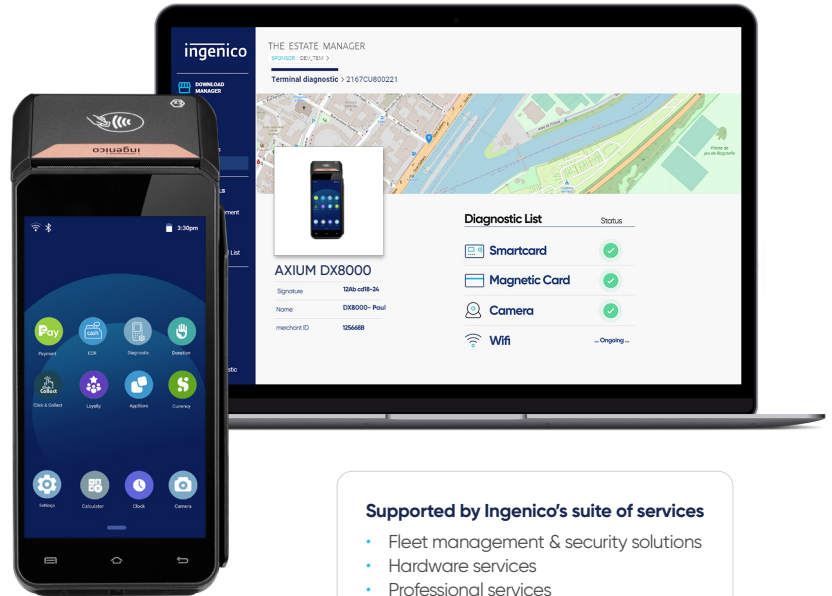

**Payment anywhere and anytime (4G, 3G, GPRS, Bluetooth and WiFi)**

**Powerful cameras**

- Front camera (up to 2MP)
- Rear camera (up to 8MP)

**Long-lasting battery for the lengthy working day (up to 3350mAh, 24.12Wh)**

**Fast integrated printer**

**All methods of payment accepted (EMV Chip & PIN, contactless, magstripe or digital wallets and QR-code based payment)**

**Raising the bar on security with PCI PTS v6**

**Supported by Ingenico's suite of services**