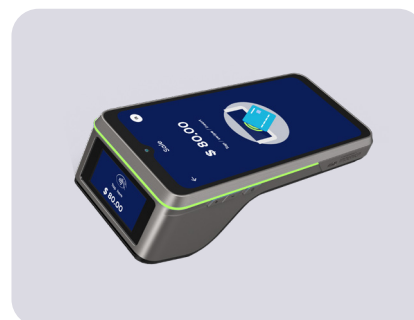

Built for today's demands and tomorrow's opportunities, AXIUM DX8 delivers smart performance, open integration, and scalable payments on a secure Android.

Endless possibilities with Android 14, supporting advanced business apps

Power-packed performance for smooth multitasking

Octa-core high-speed processor with boosted memory of up to 4GB RAM and 64GB Flash.

Seamless payments with intuitive LED indicators and haptic feedback

Secure EMV Chip & PIN, reliable magstripe, fast contactless, flexible Digital wallets and convenient QR-code payments.

Reliable connectivity with 4G, Wi-Fi, Bluetooth, and eSIM (option) for uninterrupted payments anywhere

Enhanced Efficiency: Large 6.5" HD+ display for smooth, fast transactions.

Optional customer-facing display for transparent, smoother checkouts

Long-lasting battery for the lengthy working day

Removable and swappable battery up to 3350 mAh (24.12 Wh) for continuous use.

Powerful cameras and professional barcode scanner

Front camera 2MP (FF), rear camera up to 13MP (AF), and optional dedicated barcode scanner.

Fast integrated printer for quick receipts

Inclusive by design - EAA compliant for accessibility

Next-level security with PCI PTS v7 compliance

Operational continuity with Ingenico services

Managed, secured, and supported through Ingenico's existing service platforms.

Specifications

OS	Android	Android 14 Security OS	✓	
Memory	Internal	16GB Flash, 2GB RAM 32GB Flash, 4GB RAM 64GB Flash, 4GB RAM	✓ - Option - Option	
	External	MicroSD Card slot	✓	
Processor	Application processor	Octa-Core Cortex, 4 x 2.4 GHz + 4 x 1.9GHz	✓	
	Crypto processor	Cortex M33, 160Mhz	✓	
Card readers	Smart card reader	Support ISO 1/2/3 track data, bi-directional swiping	✓	
	Magnetic card reader	EMV Contactless L1 3.2a spec compliant; support ISO / IEC 14443 Type A / B	✓	
	NFC/contactless		✓	
SAM / SIM slots	4 slots (SAM + SIM)	2 SIM + 2 SAM 1 SIM + 3 SAM 1 SIM + 1 eSIM + 3 SAM	✓ - Option - Option	
	Displays	Merchant display: Color / capacitive multi-touch	6.5" HD+, 720 x 1612 px	✓
Consumer display: Color / no touch		1.9", 320 x 170 px	Option	
Keys & Keypad	Power key & volumes keys	1 Power key, 2 volumes keys & 1 quick scan key	✓	
	Capacitive screen keys	Virtual screen keys: Menu, Home, Back	✓	
Audio	Support audio play		✓	
	Headphone	USB-C	✓	
	Microphone		✓	
Connections	USB	USB 3.1 Type C	✓	
	MFi Chip	Connection to iOS devices via Bluetooth and USB	Option	
Connectivity	WAN	4G fallback 3G and GPRS	✓	
	LAN	- Bluetooth 5.0 - WiFi IEEE8.2.11 a/b/g/n/ac 2.4GHz and 5GHz	✓ ✓	
Data capture	Positioning	Tracking GPS, GLON/ASS, BEIDOU, A-GPS	✓	
	Front camera	2MP, fixed focus, code scanning	✓	
	Rear camera	5MP, autofocus, flash, code scanning	✓	
	Scanner	13MP, autofocus, flash, code scanning - Professional barcode scanner	- Option - Option	
Sensor	Haptic	Vibration moto	✓	
Battery	Li-ion	2600mAh / 7.2V, 18.7 Wh 3350mAh / 7.2V, 24.12 Wh	✓ - Option	
	Size	Terminal only	183.5 x 79.6 x 57.7 mm (7.22 x 3.13 x 2.27")	✓