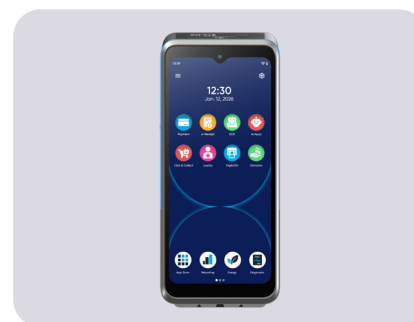

Built for today's demands and tomorrow's opportunities, AXIUM DX8 delivers smart performance, open integration, and scalable payments on a secure Android.

Endless possibilities with Android 14, supporting advanced business apps

Power-packed performance for smooth multitasking

Octa-core high-speed processor with boosted memory of up to 4GB RAM and 64GB Flash.

Seamless payments with intuitive LED indicators and haptic feedback

Secure EMV Chip & PIN, reliable magstripe, fast contactless, flexible Digital wallets and convenient QR-code payments.

Reliable connectivity with 4G, Wi-Fi, Bluetooth, and eSIM (option) for uninterrupted payments anywhere

Enhanced Efficiency: Large 6.5" HD+ display for smooth, fast transactions.

Optional customer-facing display for transparent, smoother checkouts

Long-lasting battery for the lengthy working day

Removable and swappable battery up to 3350 mAh (24.12 Wh) for continuous use.

Powerful cameras and professional barcode scanner

Front camera 2MP (FF), rear camera up to 13MP (AF), and optional dedicated barcode scanner.

Fast integrated printer for quick receipts

Inclusive by design - EAA compliant for accessibility

Next-level security with PCI PTS v7 compliance

Operational continuity with Ingenico services

Managed, secured, and supported through Ingenico's existing service platforms.

Specifications

OS	Android	Android 14 Security OS	✓	
Memory	Internal	16GB Flash, 2GB RAM 32GB Flash, 4GB RAM 64GB Flash, 4GB RAM	✓ - Option - Option	
	External	MicroSD Card slot	✓	
Processor	Application processor	Octa-Core Cortex, 4 x 2.4 GHz + 4 x 1.9GHz	✓	
	Crypto processor	Cortex M33, 160Mhz	✓	
Card readers	Smart card reader	Support ISO 1/2/3 track data, bi-directional swiping	✓	
	Magnetic card reader	EMV Contactless L1 3.2a spec compliant; support ISO / IEC 14443 Type A / B	✓	
	NFC/contactless		✓	
SAM / SIM slots	4 slots (SAM + SIM)	2 SIM + 2 SAM 1 SIM + 3 SAM 1 SIM + 1 eSIM + 3 SAM	✓ - Option - Option	
	Displays	Merchant display: Color / capacitive multi-touch	6.5" HD+, 720 x 1612 px	✓
Consumer display: Color / no touch		1.9", 320 x 170 px	Option	
Keys & Keypad	Power key & volumes keys	1 Power key, 2 volumes keys & 1 quick scan key	✓	
	Capacitive screen keys	Virtual screen keys: Menu, Home, Back	✓	
Audio	Support audio play		✓	
	Headphone	USB-C	✓	
	Microphone		✓	
Connections	USB	USB 3.1 Type C	✓	
	MFi Chip	Connection to iOS devices via Bluetooth and USB	Option	
Connectivity	WAN	4G fallback 3G and GPRS	✓	
	LAN	- Bluetooth 5.0 - WiFi IEEE8.2.11 a/b/g/n/ac 2.4GHz and 5GHz	✓ ✓	
Data capture	Positioning	Tracking GPS, GLON/ASS, BEIDOU, A-GPS	✓	
	Front camera	2MP, fixed focus, code scanning	✓	
	Rear camera	5MP, autofocus, flash, code scanning	✓	
	Scanner	13MP, autofocus, flash, code scanning - Professional barcode scanner	- Option - Option	
Sensor	Haptic	Vibration moto	✓	
Battery	Li-ion	2600mAh / 7.2V, 18.7 Wh 3350mAh / 7.2V, 24.12 Wh	✓ - Option	
	Size	Terminal only	183.5 x 79.6 x 57.7 mm (7.22 x 3.13 x 2.27")	✓